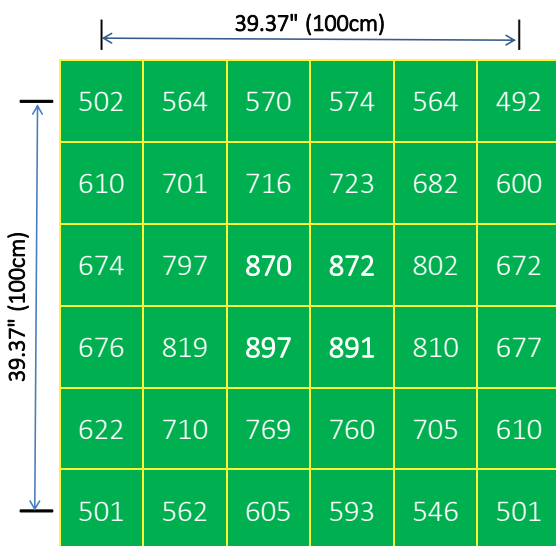

4'X4' Grow Tent Par Readings

HELENOR SMART 480W

Height: 12" (30.48cm)

Average PPFD: **842** $\mu\text{mol}/\text{m}^2/\text{s}$

HELENOR SMART 480W

Height: 18" (45.72cm)

Average PPFD: **739** $\mu\text{mol}/\text{m}^2/\text{s}$

HELENOR SMART 480W

Height: 24" (60.96cm)

Average PPFD: **673** $\mu\text{mol}/\text{m}^2/\text{s}$

HELENOR SMART 480W

Height: 48" (121.92cm)

Average PPFD: **528** $\mu\text{mol}/\text{m}^2/\text{s}$