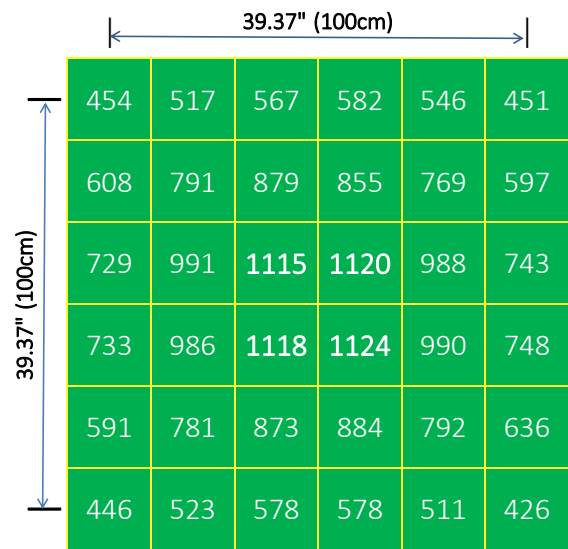

4'X4' Grow Tent Par Readings

HELENOR SMART 480W

Height: 12" (30.48cm)

Average PPFD: **842** $\mu\text{mol}/\text{m}^2/\text{s}$

HELENOR SMART 480W

Height: 18" (45.72cm)

Average PPFD: **739** $\mu\text{mol}/\text{m}^2/\text{s}$

HELENOR SMART 480W

Height: 24" (60.96cm)

Average PPFD: **673** $\mu\text{mol}/\text{m}^2/\text{s}$

HELENOR SMART 480W

Height: 48" (121.92cm)

Average PPFD: **528** $\mu\text{mol}/\text{m}^2/\text{s}$