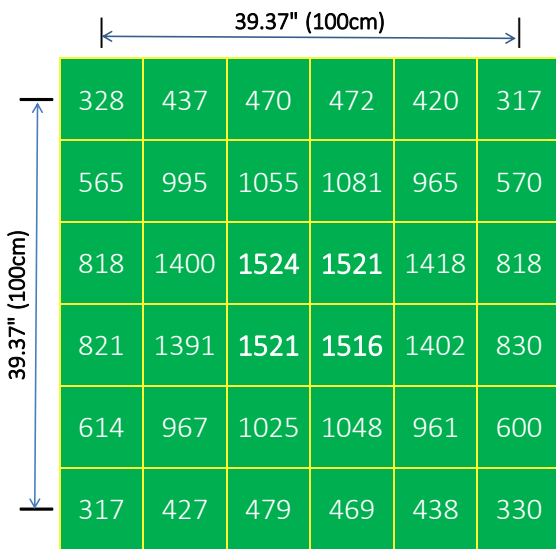

4'X4' Grow Tent Par Readings

HELENOR SMART 480W

Height: 12" (30.48cm)

Average PPFD: **842** $\mu\text{mol}/\text{m}^2/\text{s}$

HELENOR SMART 480W

Height: 18" (45.72cm)

Average PPFD: **739** $\mu\text{mol}/\text{m}^2/\text{s}$

HELENOR SMART 480W

Height: 24" (60.96cm)

Average PPFD: **673** $\mu\text{mol}/\text{m}^2/\text{s}$

HELENOR SMART 480W

Height: 48" (121.92cm)

Average PPFD: **528** $\mu\text{mol}/\text{m}^2/\text{s}$