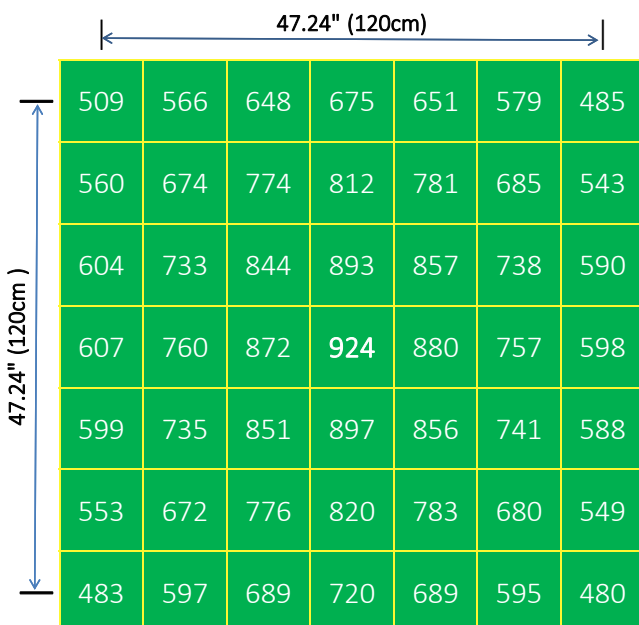

5'X5' Grow Tent Par Readings

HELENOR SMART 640W

Height: 12" (30.48cm)

Average PPFD: **845** $\mu\text{mol}/\text{m}^2/\text{s}$

HELENOR SMART 640W

Height: 18" (45.72cm)

Average PPFD: **757** $\mu\text{mol}/\text{m}^2/\text{s}$

HELENOR SMART 640W

Height: 24" (60.96cm)

Average PPFD: **693** $\mu\text{mol}/\text{m}^2/\text{s}$

HELENOR SMART 640W

Height: 48" (121.92cm)

Average PPFD: **536** $\mu\text{mol}/\text{m}^2/\text{s}$