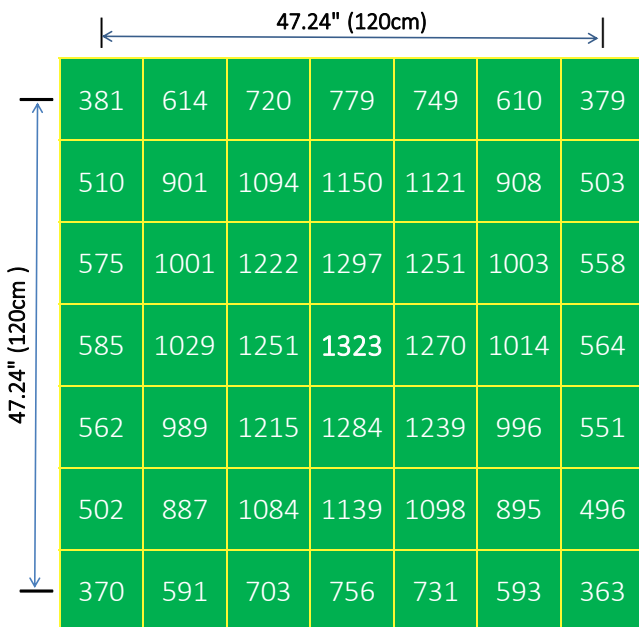

5'X5' Grow Tent Par Readings

HELENOR SMART 640W

Height: 12" (30.48cm)

Average PPFD: **845** $\mu\text{mol}/\text{m}^2/\text{s}$

HELENOR SMART 640W

Height: 18" (45.72cm)

Average PPFD: **757** $\mu\text{mol}/\text{m}^2/\text{s}$

HELENOR SMART 640W

Height: 24" (60.96cm)

Average PPFD: **693** $\mu\text{mol}/\text{m}^2/\text{s}$

HELENOR SMART 640W

Height: 48" (121.92cm)

Average PPFD: **536** $\mu\text{mol}/\text{m}^2/\text{s}$