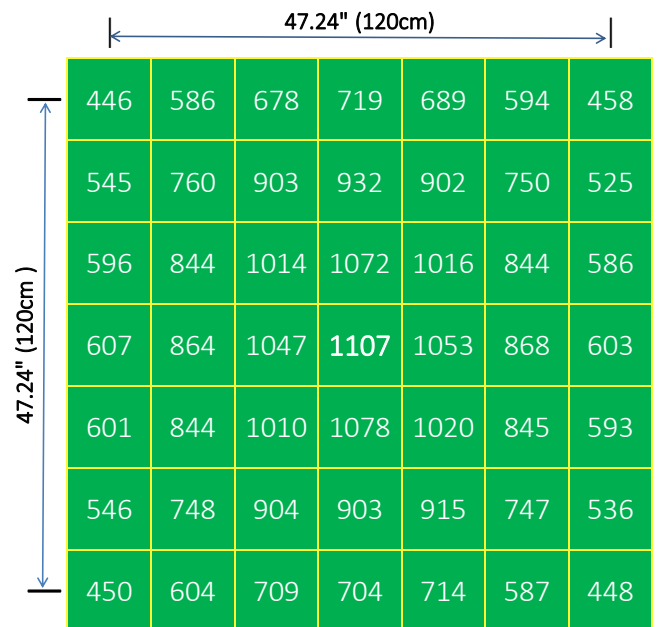

5'X5' Grow Tent Par Readings

HELENOR SMART 640W

Height: 12" (30.48cm)

Average PPFD: **845** $\mu\text{mol}/\text{m}^2/\text{s}$

HELENOR SMART 640W

Height: 18" (45.72cm)

Average PPFD: **757** $\mu\text{mol}/\text{m}^2/\text{s}$

HELENOR SMART 640W

Height: 24" (60.96cm)

Average PPFD: **693** $\mu\text{mol}/\text{m}^2/\text{s}$

HELENOR SMART 640W

Height: 48" (121.92cm)

Average PPFD: **536** $\mu\text{mol}/\text{m}^2/\text{s}$