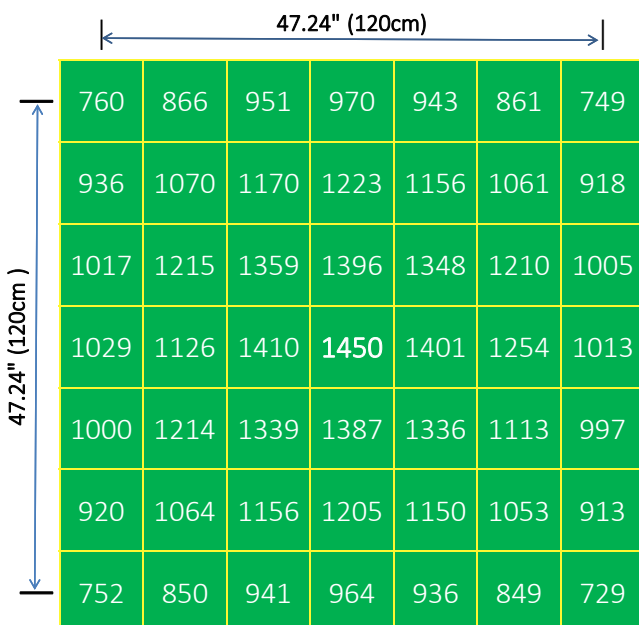

5'X5' Grow Tent Par Readings

HELENOR PRO-8 960W

Height: 12" (30.48cm)

Average PPF: **1414** $\mu\text{mol}/\text{m}^2/\text{s}$

HELENOR PRO-8 960W

Height: 18" (45.72cm)

Average PPF: **1201** $\mu\text{mol}/\text{m}^2/\text{s}$

HELENOR PRO-8 960W

Height: 24" (60.96cm)

Average PPF: **1076** $\mu\text{mol}/\text{m}^2/\text{s}$

HELENOR PRO-8 960W

Height: 48" (121.92cm)

Average PPF: **842** $\mu\text{mol}/\text{m}^2/\text{s}$