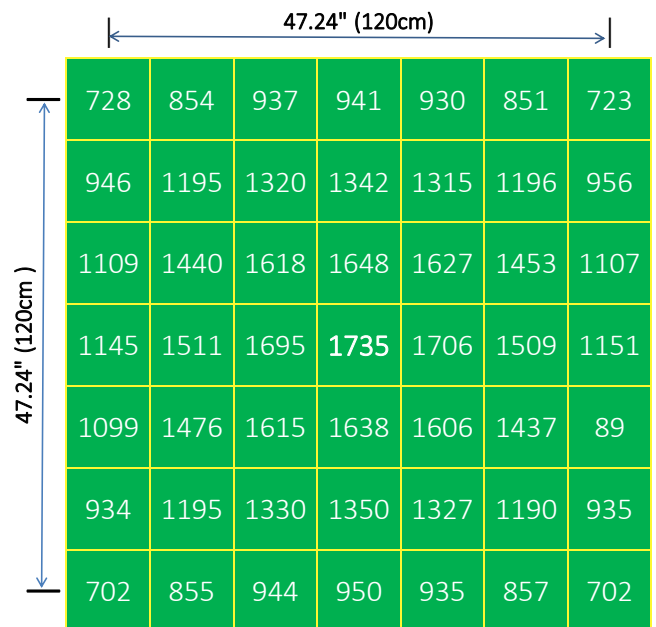

5'X5' Grow Tent Par Readings

HELENOR PRO-8 960W

Height: 12" (30.48cm)

Average PPF: **1414** $\mu\text{mol}/\text{m}^2/\text{s}$

HELENOR PRO-8 960W

Height: 18" (45.72cm)

Average PPF: **1201** $\mu\text{mol}/\text{m}^2/\text{s}$

HELENOR PRO-8 960W

Height: 24" (60.96cm)

Average PPF: **1076** $\mu\text{mol}/\text{m}^2/\text{s}$

HELENOR PRO-8 960W

Height: 48" (121.92cm)

Average PPF: **842** $\mu\text{mol}/\text{m}^2/\text{s}$