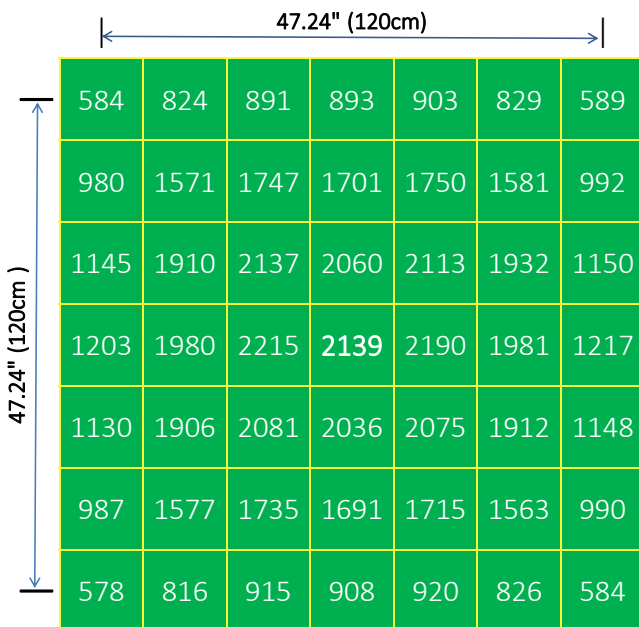

5'X5' Grow Tent Par Readings

HELENOR PRO-8 960W

Height: 12" (30.48cm)

Average PPF: **1414** $\mu\text{mol}/\text{m}^2/\text{s}$

HELENOR PRO-8 960W

Height: 18" (45.72cm)

Average PPF: **1201** $\mu\text{mol}/\text{m}^2/\text{s}$

HELENOR PRO-8 960W

Height: 24" (60.96cm)

Average PPF: **1076** $\mu\text{mol}/\text{m}^2/\text{s}$

HELENOR PRO-8 960W

Height: 48" (121.92cm)

Average PPF: **842** $\mu\text{mol}/\text{m}^2/\text{s}$