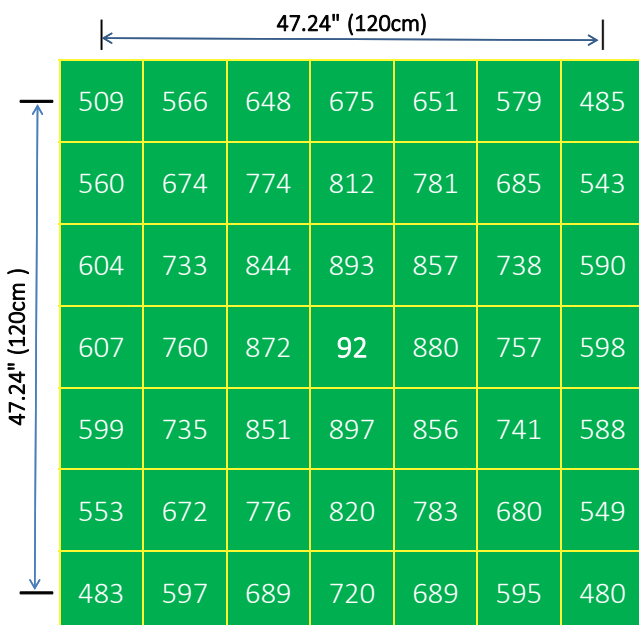

### HELENOR PRO-6 640W

Height: 12" (30.48cm)

Average PPFD: **845**  $\mu\text{mol}/\text{m}^2/\text{s}$

### HELENOR PRO-6 640W

Height: 18" (45.72cm)

Average PPFD: **755**  $\mu\text{mol}/\text{m}^2/\text{s}$

### HELENOR PRO-6 640W

Height: 24" (60.96cm)

Average PPFD: **693**  $\mu\text{mol}/\text{m}^2/\text{s}$

### HELENOR PRO-6 640W

Height: 48" (121.92cm)

Average PPFD: **536**  $\mu\text{mol}/\text{m}^2/\text{s}$