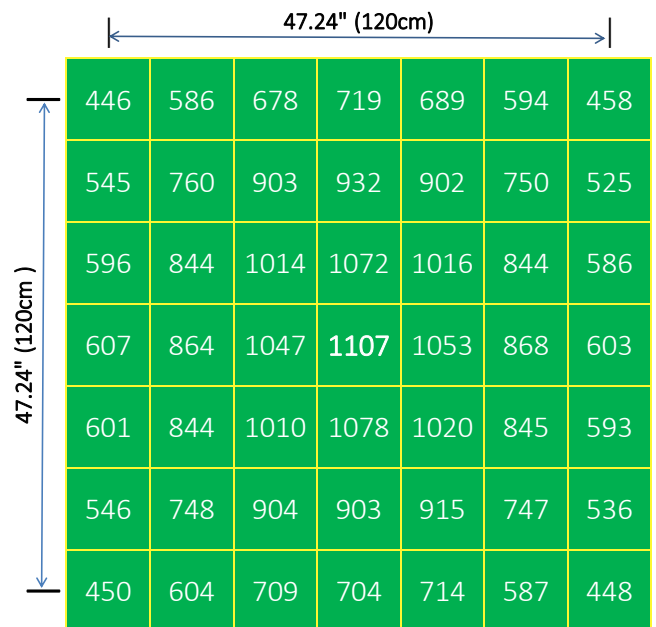

### HELENOR PRO-6 640W

Height: 12" (30.48cm)

Average PPFD: **845**  $\mu\text{mol}/\text{m}^2/\text{s}$

### HELENOR PRO-6 640W

Height: 18" (45.72cm)

Average PPFD: **755**  $\mu\text{mol}/\text{m}^2/\text{s}$

### HELENOR PRO-6 640W

Height: 24" (60.96cm)

Average PPFD: **693**  $\mu\text{mol}/\text{m}^2/\text{s}$

### HELENOR PRO-6 640W

Height: 48" (121.92cm)

Average PPFD: **536**  $\mu\text{mol}/\text{m}^2/\text{s}$