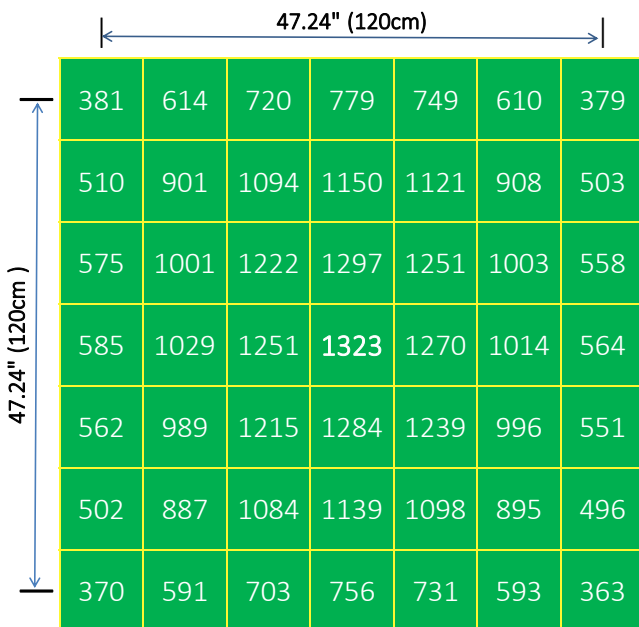

### HELENOR PRO-6 640W

Height: 12" (30.48cm)

Average PPFD: **845**  $\mu\text{mol}/\text{m}^2/\text{s}$

### HELENOR PRO-6 640W

Height: 18" (45.72cm)

Average PPFD: **755**  $\mu\text{mol}/\text{m}^2/\text{s}$

### HELENOR PRO-6 640W

Height: 24" (60.96cm)

Average PPFD: **693**  $\mu\text{mol}/\text{m}^2/\text{s}$

### HELENOR PRO-6 640W

Height: 48" (121.92cm)

Average PPFD: **536**  $\mu\text{mol}/\text{m}^2/\text{s}$