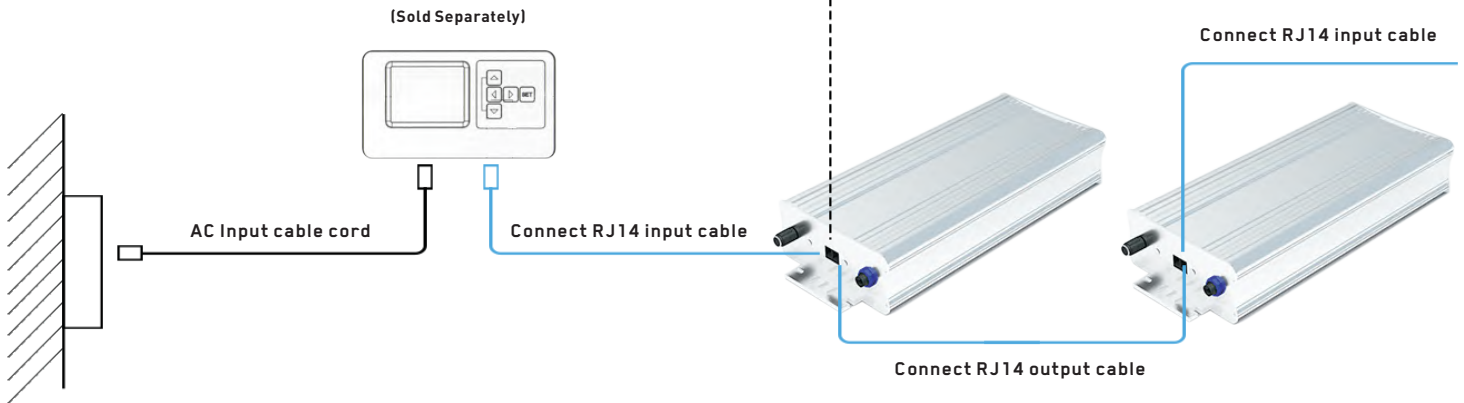

RJ PORT (WIRE INTRODUCTION)

Group control with external controller like Gavita EI2, Troll Master, etc.

Control signal input and output

Controller (RJ14 6P4C)						
	PIN 1	PIN 2	PIN 3	PIN 4	PIN 5	PIN 6
	N/A	Dim +	Dim -	Dim -	Dim +	N/A
Fixture (INPUT) Side (RJ14 6P4C)						
	PIN 1	PIN 2	PIN 3	PIN 4	PIN 5	PIN 6
	N/A	Dim +	Dim -	Dim -	Dim +	N/A
Fixture (OUTPUT) Side (RJ14 6P4C)						
	PIN 1	PIN 2	PIN 3	PIN 4	PIN 5	PIN 6
	N/A	Dim +	Dim -	Dim -	Dim +	N/A