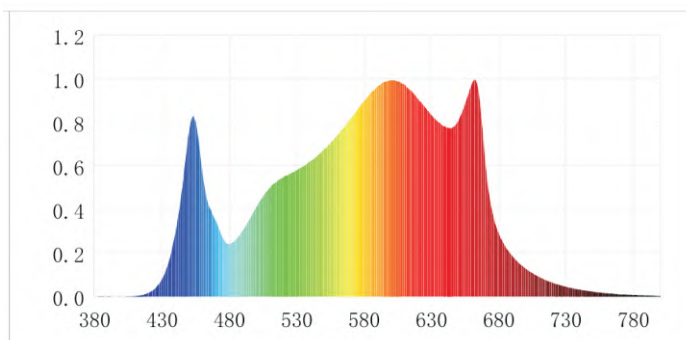

Full Spectrum

Wavelength Range	PPF Proportion
< 400nm	0 %
400-500nm	13.62 %
500-600nm	39.33 %
600-700nm	44.34 %
700-800nm	2.71 %

Coverage Footprint

HELENOR H6 480W

HELENOR X6 480W

Vegetative stage: 4' X 4' (1.2m*1.2m) to 6' X 6' (1.8m * 1.8m)

Flowering stage: 4' X 4' (1.2m*1.2m) to 5' X 5' (1.5m * 1.5m)

HELENOR H6 640W

HELENOR X6 640W

Vegetative stage: 4' X 4' (1.2m*1.2m) to 7' X 7' (2.1m * 2.1m)

Flowering stage: 4' X 4' (1.2m*1.2m) to 5' X 5' (1.5m * 1.5m)