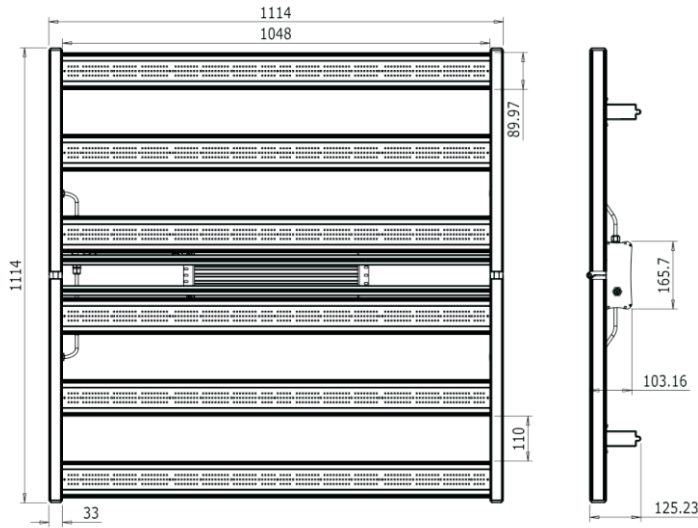

Dimension & Weight

Fixture Dimension:
1114mm X 1114mm X 103mm
(43.86" X 43.86" X 4.06")

Fixture Net Weight:
12.8 kgs (28.16 lbs) Including Driver box

Package

1 Unit

Luminaire		Driver Box (480W)	
Carton Size	118cm X 64cm X 15cm 46.46" X 25.2" X 5.9"	Carton Size	55cm X 34cm X 18cm 21.65" X 13.39" X 7.09"
Weight	11.5 kgs	Weight	5 kgs
Qty. / Ctn.	1 piece	Qty. / Ctn.	1 piece

Luminaire		Driver Box (640W)	
Carton Size	118cm X 64cm X 15cm 46.46" X 25.2" X 5.9"	Carton Size	55cm X 34cm X 18cm 21.65" X 13.39" X 7.09"
Weight	11.5 kgs	Weight	6 kgs
Qty. / Ctn.	1 piece	Qty. / Ctn.	1 piece

2 Unit

Luminaire		Driver Box (480W)	
Carton Size	118cm X 64cm X 25cm 46.46" X 25.2" X 9.84"	Carton Size	55cm X 53cm X 18cm 21.65" X 20.87" X 7.09"
Weight	21.5 kgs	Weight	10.5 kgs
Qty. / Ctn.	2 pieces	Qty. / Ctn.	2 pieces

Luminaire		Driver Box (640W)	
Carton Size	118cm X 64cm X 25cm 46.46" X 25.2" X 9.84"	Carton Size	55cm X 53cm X 18cm 21.65" X 20.87" X 7.09"
Weight	21.5 kgs	Weight	12.5kgs
Qty. / Ctn.	2 pieces	Qty. / Ctn.	2 pieces