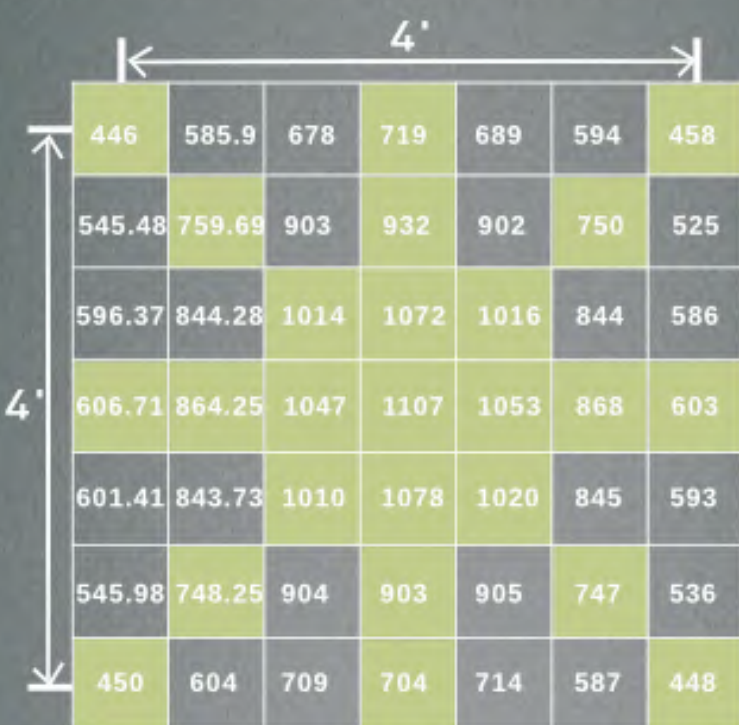

## Coverage Footprint

HELENOR H6 480W

HELENOR X6 480W

Vegetative stage: 4' X 4' ( 1.2m\*1.2m) to 6' X 6' (1.8m \* 1.8m)

Flowering stage: 4' X 4' ( 1.2m\*1.2m) to 5' X 5' (1.5m \* 1.5m)

HELENOR H6 640W

HELENOR X6 640W

Vegetative stage: 4' X 4' ( 1.2m\*1.2m) to 7' X 7' (2.1m \* 2.1m)

Flowering stage: 4' X 4' ( 1.2m\*1.2m) to 5' X 5' (1.5m \* 1.5m)

# LITE SCIENCE®

Height : 12" (30.48mm)  
 Covering Area : 4' X 4' (1.2mX1.2m)  
 Ave. PPFd: 845  $\mu\text{mol}/\text{m}^2/\text{s}$

# HELENOR 640W

Tested in Grow Tent with Reflective Materials

Height : 18" (45.72mm)  
 Covering Area : 4' X 4' (1.2mX1.2m)  
 Ave. PPFd: 759  $\mu\text{mol}/\text{m}^2/\text{s}$

Height : 24" (60.96mm)  
 Covering Area : 4' X 4' (1.2mX1.2m)  
 Ave. PPFd: 693  $\mu\text{mol}/\text{m}^2/\text{s}$