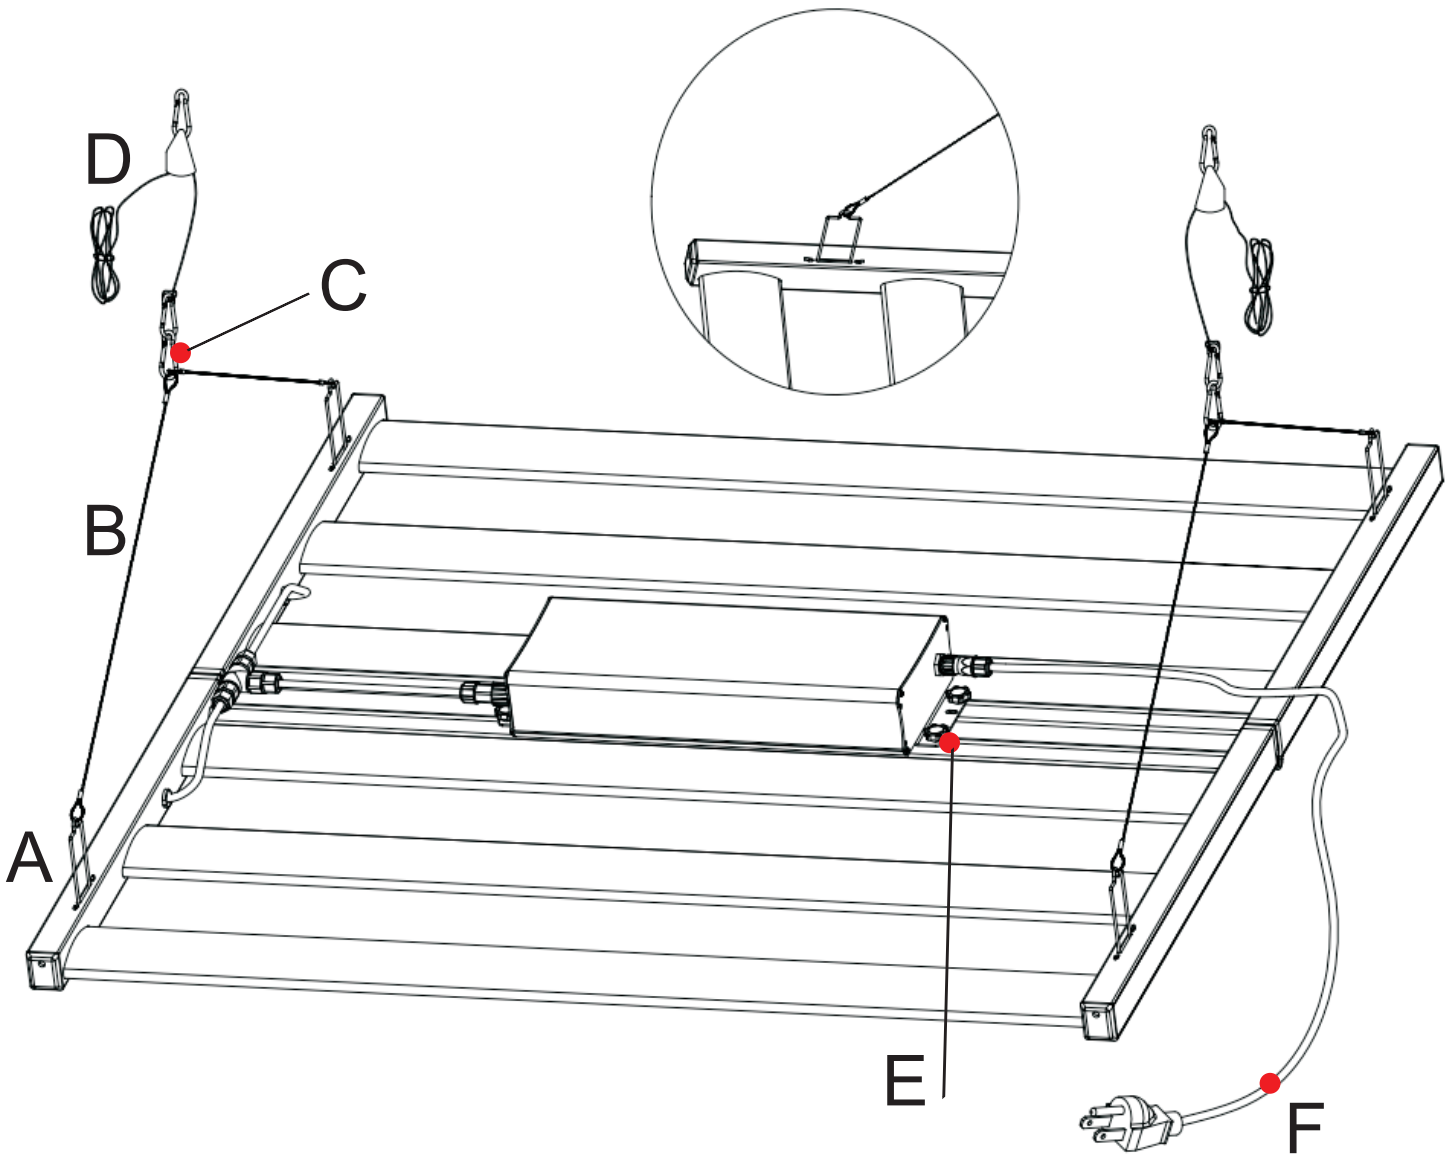

Accessories Contacts

A: Mounting Clips (4 pcs)

B: 21.26" (54cm) Stainless Steel Ropes (4 pcs)

C: Mounting Hooks (2 pcs)

D: Adjustable Ratchet Hangers (2 pcs)

E: Konb screws for Fixing LED Driver Box (4 pcs)

F: AC Power Cord and Plug (1 pc)