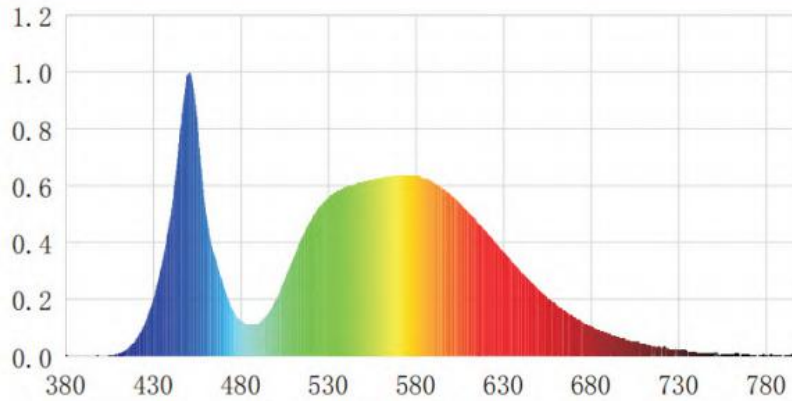

## HELENOR VEG-4

- Efficacy 2.5  $\mu\text{mol}/\text{J}$
- SEOUL SEMICONDUCTOR 2835 full spectrum white
- LED driver: Mean Well or cUL certified driver
- Knob dimming+RJ port dimming 0%-100%
- Designed for Veg. stage of medical plants
- 5 years warranty

### Technical Specifications

LED Fixture	HELENOR VEG-4		
	120 Vac	240 Vac	277 Vac
Input Voltage +/- 10%	120 Vac	240 Vac	277 Vac
Typical Input Current	4.1 Amps	2.15 Amps	1.9 Amps
Power Factor	0.99	0.95	0.95
Max. Wattage +/- 5%	480 Watts	480 Watts	480 Watts
Qty. of Light Bars	4 Bars	4 Bars	4 Bars
Light Output PPF	1,200 $\mu\text{mol}/\text{s}$	1,200 $\mu\text{mol}/\text{s}$	1,200 $\mu\text{mol}/\text{s}$

**Spectrum**

**Dimension & Weight & Package**

Fixture Dimension:  
1 109mm X 557mm X 100.9mm  
(43.67" X 21.93" X 3.97")

Fixture Net Weight:  
6.9 kgs ( 13.8 lbs) Including  
Driver box

HELENOR VEG-4 Luminaire	
Carton Size	118cm X 64cm X 25cm (46.46" X 25.2" X 9.84")
Weight	10 kgs (22.04 lbs)
Qty. / Ctn.	2 pieces