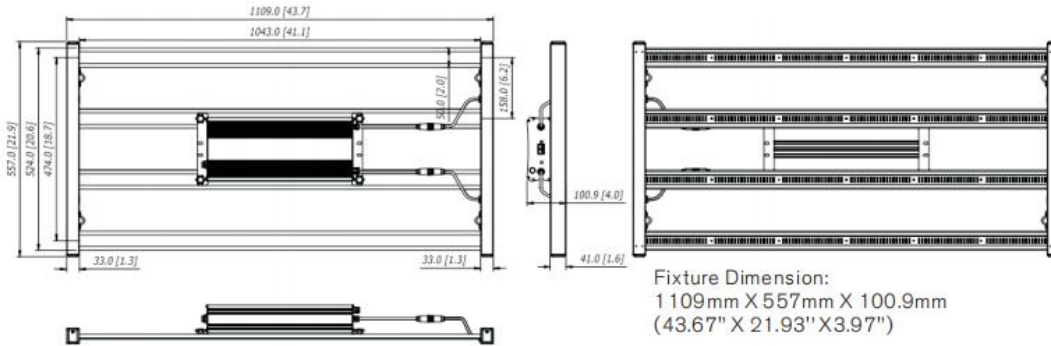

### Technical Specifications

LED Fixture	HELENOR VEG-4		
	120 Vac	240 Vac	277 Vac
Input Voltage +/- 10%	120 Vac	240 Vac	277 Vac
Typical Input Current	4.1 Amps	2.15 Amps	1.9 Amps
Power Factor	0.99	0.95	0.95
Max. Wattage +/- 5%	480 Watts	480 Watts	480 Watts
Qty. of Light Bars	4 Bars	4 Bars	4 Bars
Light Output PPF	1,200 $\mu\text{mol}/\text{s}$	1,200 $\mu\text{mol}/\text{s}$	1,200 $\mu\text{mol}/\text{s}$

LED Driver	MEAN WELL cUL certified	Surge Protection	6KV
LED Brand	Seoul Semiconductor	LED Configuration	5000K/6500K
Dimming	Knob + RJ port	PPE	2.5 μmol/J
Dimming	0%-100%	Power Cord Length	6' (1.8 M)
IP Rate	IP 66	Max. Ambient Temp.	95°F (35°C)
Warranty	5 Years	Mounting Height	>6" (Above Canopy)

**Spectrum**

**Dimension & Weight & Package**

Fixture Dimension:  
1 109mm X 557mm X 100.9mm  
(43.67" X 21.93" X 3.97")

Fixture Net Weight:  
6.9 kgs ( 13.8 lbs) Including  
Driver box

HELENOR VEG-4 Luminaire	
Carton Size	118cm X 64cm X 25cm (46.46" X 25.2" X 9.84")
Weight	10 kgs (22.04 lbs)
Qty. / Ctn.	2 pieces

HELENOR VEG-4 Driver Box	
Carton Size	55cm X 53cm X 17cm (21.65" X 20.87" X 6.69")
Weight	8.4 kgs (18.51 lbs)
Qty. / Ctn.	2 pieces