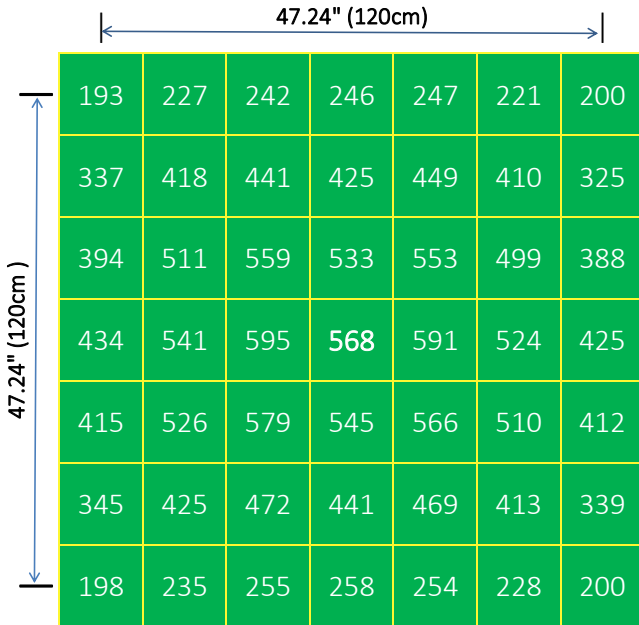

## 4'X4' Grow Tent Par Readings

### HELENOR MINI-4

Height: 12" (30.48cm)

Average PPFD: **400**  $\mu\text{mol}/\text{m}^2/\text{s}$

### HELENOR MINI-4

Height: 18" (45.72cm)

Average PPFD: **361**  $\mu\text{mol}/\text{m}^2/\text{s}$

### HELENOR MINI-4

Height: 24" (60.96cm)

Average PPFD: **337**  $\mu\text{mol}/\text{m}^2/\text{s}$