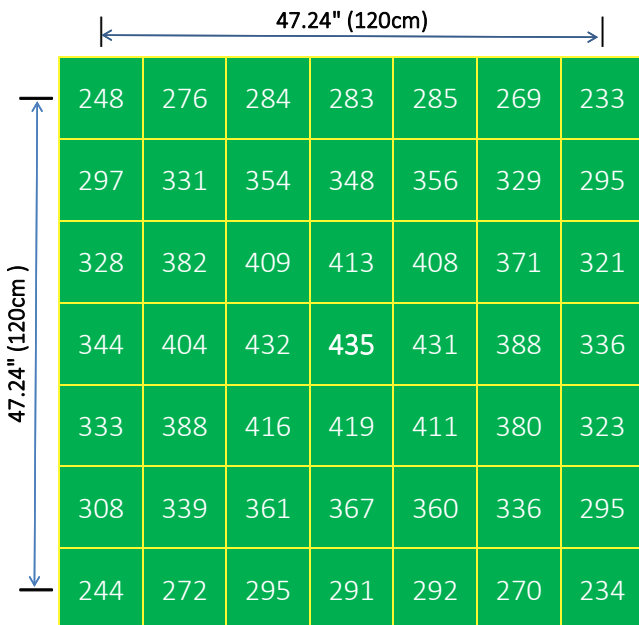

### HELENOR MINI-4

Height: 12" (30.48cm)

Average PPFD: **400**  $\mu\text{mol}/\text{m}^2/\text{s}$

### HELENOR MINI-4

Height: 18" (45.72cm)

Average PPFD: **361**  $\mu\text{mol}/\text{m}^2/\text{s}$

### HELENOR MINI-4

Height: 24" (60.96cm)

Average PPFD: **337**  $\mu\text{mol}/\text{m}^2/\text{s}$

### HELENOR MINI-4

Height: 48" (121.92cm)

Average PPFD: **267**  $\mu\text{mol}/\text{m}^2/\text{s}$