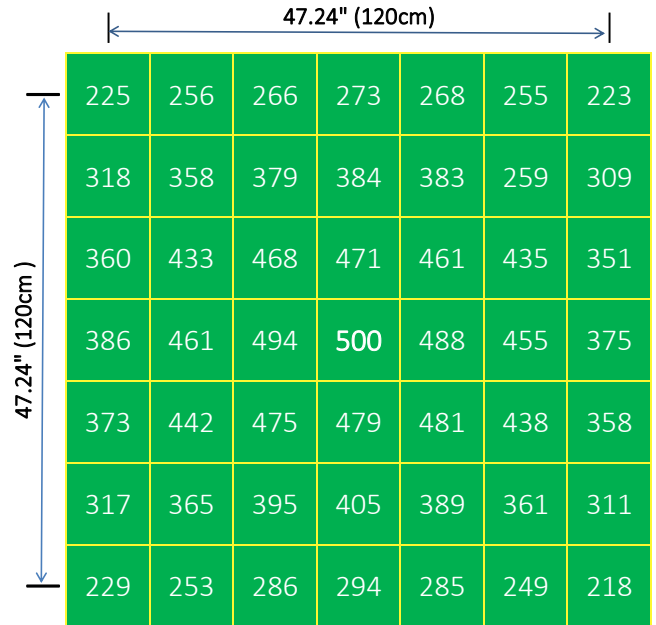

### HELENOR MINI-4

Height: 12" (30.48cm)

Average PPFD: **400**  $\mu\text{mol}/\text{m}^2/\text{s}$

### HELENOR MINI-4

Height: 18" (45.72cm)

Average PPFD: **361**  $\mu\text{mol}/\text{m}^2/\text{s}$

### HELENOR MINI-4

Height: 24" (60.96cm)

Average PPFD: **337**  $\mu\text{mol}/\text{m}^2/\text{s}$

### HELENOR MINI-4

Height: 48" (121.92cm)

Average PPFD: **267**  $\mu\text{mol}/\text{m}^2/\text{s}$