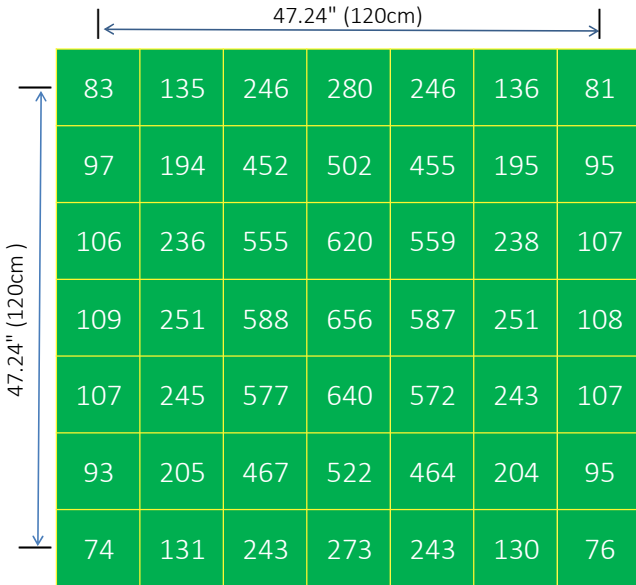

5'X5' Grow Tent Par Readings

HELENOR VEG-2 240W

Height: 12" (30.48cm)

Average PPFD: **196** $\mu\text{mol}/\text{m}^2/\text{s}$

HELENOR VEG-2 240W

Height: 18" (45.72cm)

Average PPFD: **180** $\mu\text{mol}/\text{m}^2/\text{s}$

HELENOR VEG-2 240W

Height: 24" (60.96cm)

Average PPFD: **165** $\mu\text{mol}/\text{m}^2/\text{s}$