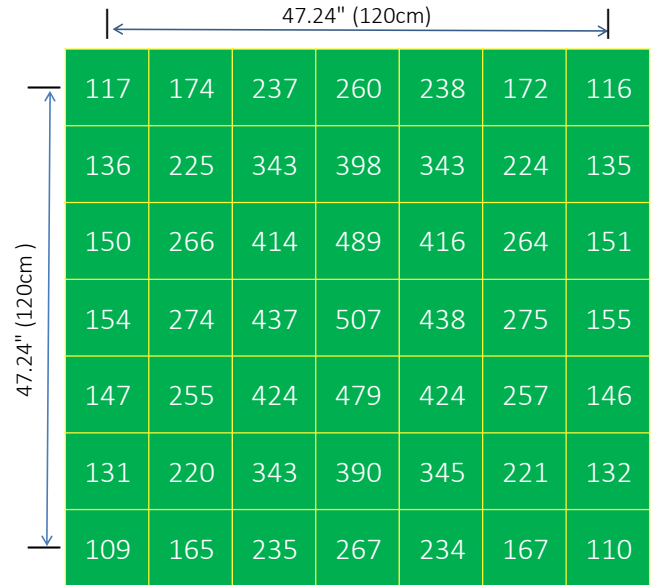

5'X5' Grow Tent Par Readings

HELENOR VEG-2 240W

Height: 12" (30.48cm)

Average PPFD: **196** $\mu\text{mol}/\text{m}^2/\text{s}$

HELENOR VEG-2 240W

Height: 18" (45.72cm)

Average PPFD: **180** $\mu\text{mol}/\text{m}^2/\text{s}$

HELENOR VEG-2 240W

Height: 24" (60.96cm)

Average PPFD: **165** $\mu\text{mol}/\text{m}^2/\text{s}$