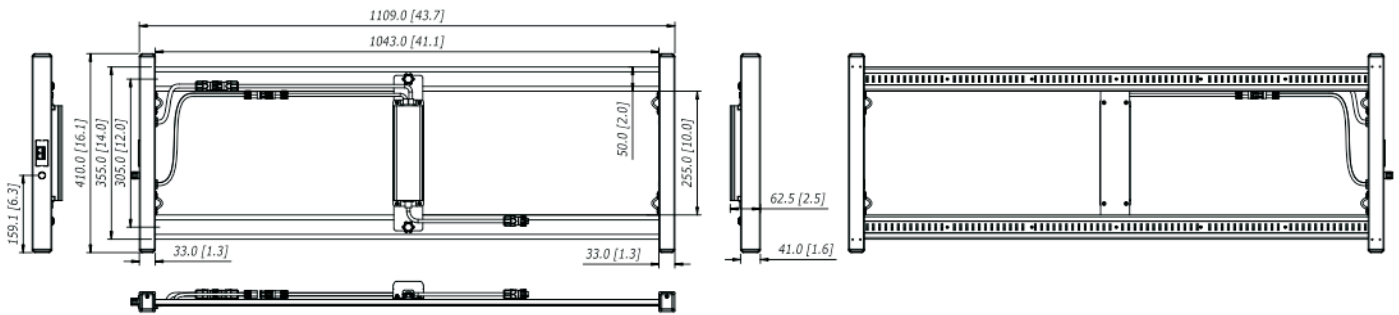

Technical Specifications

LED Fixture	HELENOR VEG-2		
Input Voltage +/- 10%	120 Vac	240 Vac	277 Vac
Typical Input Current	2.05 Amps	1.1 Amps	0.95 Amps
Power Factor	0.99	0.95	0.95
Max. Wattage +/- 5%	240 Watts	240 Watts	240 Watts
Qty. of Light Bars	2 Bars	2 Bars	2 Bars
Light Output PPF	583 $\mu\text{mol}/\text{s}$ or 591 $\mu\text{mol}/\text{s}$	583 $\mu\text{mol}/\text{s}$ or 591 $\mu\text{mol}/\text{s}$	583 $\mu\text{mol}/\text{s}$ or 591 $\mu\text{mol}/\text{s}$

LED Driver	MEAN WELL cUL certified	Surge Protection	4KV
LED Brand	Seoul Semiconductor	LED Configuration	5000K/6500K
Dimming	Knob + RJ port	PPE	2.43 $\mu\text{mol}/\text{J}$ or 2.46 $\mu\text{mol}/\text{J}$
Dimming	0%-100%	Power Cord Length	6' (1.8 M)
IP Rate	IP 66	Max. Ambient Temp.	95°F (35°C)
Warranty	5 Years	Mounting Height	>6" (Above Canopy)

• Spectrum

• Dimension & Weight & Package

Fixture Dimension:
1109mm X 410mm X 62.5mm
(43.67" X 16.14" X 2.46")

Fixture Net Weight:
3.2 kgs (6.4 lbs) Including
Driver box

HELENOR VEG-2 Luminaire + Driver Box	
Carton Size	118cm X 49cm X 12cm (46.46" X 19.29" X 4.72")
Weight	4.3 kgs (9.48 lbs)
Qty. / Ctn.	1 set