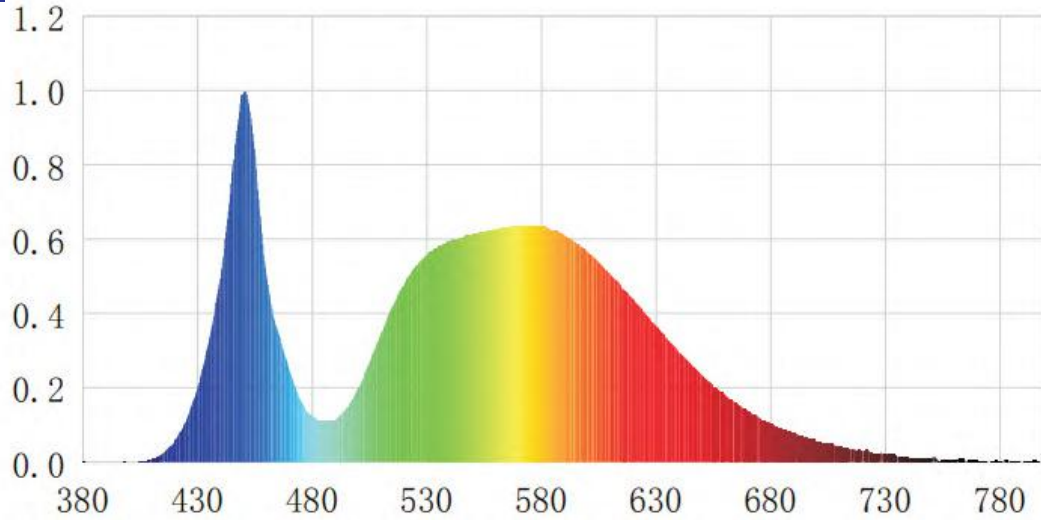

HELENOR VEG-2

- Efficacy 2.43 $\mu\text{mol}/\text{J}$ or 2.46 $\mu\text{mol}/\text{J}$
- Seoul Semiconductor 2835 full spectrum white
- LED driver: MEAN WELL or cUL certified driver
- Knob dimming+RJ port dimming 0%-100%
- Designed for Veg. stage of medical plants
- 5 years warranty

Technical Specifications

LED Fixture	HELENOR VEG-2		
Input Voltage +/- 10%	120 Vac	240 Vac	277 Vac
Typical Input Current	2.05 Amps	1.1 Amps	0.95 Amps
Power Factor	0.99	0.95	0.95
Max. Wattage +/- 5%	240 Watts	240 Watts	240 Watts
Qty. of Light Bars	2 Bars	2 Bars	2 Bars
Light Output PPF	583 $\mu\text{mol}/\text{s}$ or 591 $\mu\text{mol}/\text{s}$	583 $\mu\text{mol}/\text{s}$ or 591 $\mu\text{mol}/\text{s}$	583 $\mu\text{mol}/\text{s}$ or 591 $\mu\text{mol}/\text{s}$

• Spectrum

• Dimension & Weight & Package

Fixture Dimension:
1109mm X 410mm X 62.5mm
(43.67" X 16.14" X 2.46")

Fixture Net Weight:
3.2 kgs (6.4 lbs) Including
Driver box

HELENOR VEG-2 Luminaire + Driver Box	
Carton Size	118cm X 49cm X 12cm (46.46" X 19.29" X 4.72")
Weight	4.3 kgs (9.48 lbs)
Qty. / Ctn.	1 set