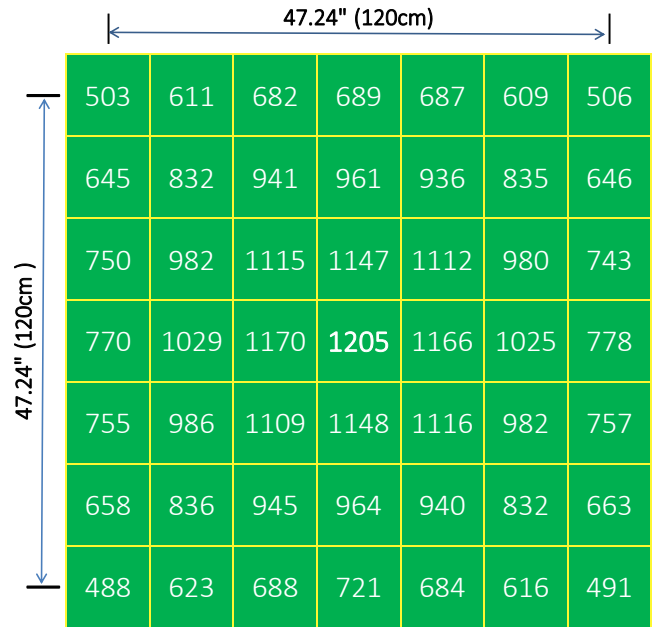

### HELENOR ECO-8 720W

Height: 12" (30.48cm)

Average PPFD: **941**  $\mu\text{mol}/\text{m}^2/\text{s}$

### HELENOR ECO-8 720W

Height: 18" (45.72cm)

Average PPFD: **838**  $\mu\text{mol}/\text{m}^2/\text{s}$

### HELENOR ECO-8 720W

Height: 24" (60.96cm)

Average PPFD: **765**  $\mu\text{mol}/\text{m}^2/\text{s}$

### HELENOR ECO-8 720W

Height: 48" (121.92cm)

Average PPFD: **595**  $\mu\text{mol}/\text{m}^2/\text{s}$