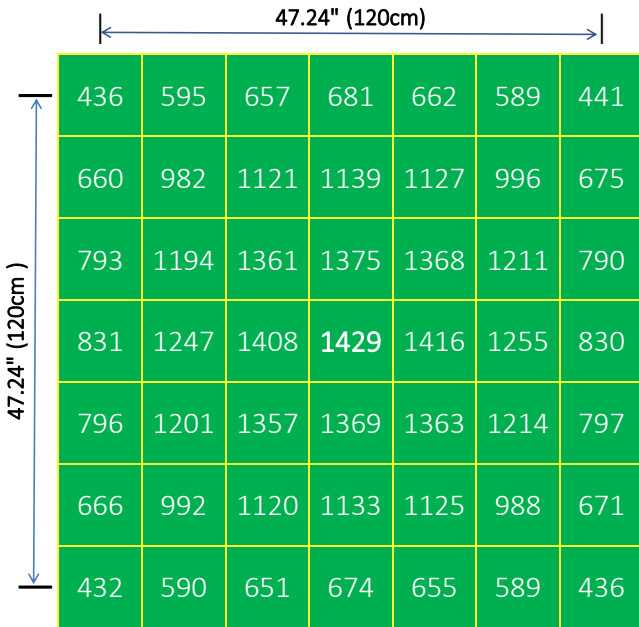

### HELENOR ECO-8 720W

Height: 12" (30.48cm)

Average PPFD: **941**  $\mu\text{mol}/\text{m}^2/\text{s}$

### HELENOR ECO-8 720W

Height: 18" (45.72cm)

Average PPFD: **838**  $\mu\text{mol}/\text{m}^2/\text{s}$

### HELENOR ECO-8 720W

Height: 24" (60.96cm)

Average PPFD: **765**  $\mu\text{mol}/\text{m}^2/\text{s}$

### HELENOR ECO-8 720W

Height: 48" (121.92cm)

Average PPFD: **595**  $\mu\text{mol}/\text{m}^2/\text{s}$