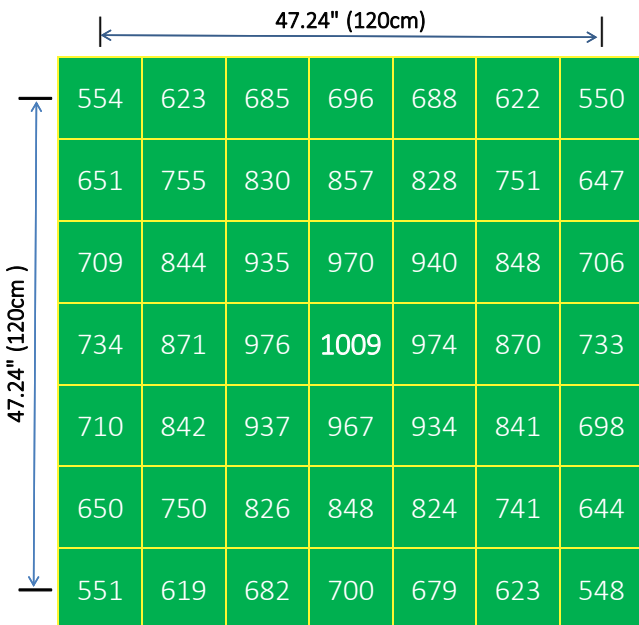

### HELENOR ECO-8 720W

Height: 12" (30.48cm)

Average PPFD: **941**  $\mu\text{mol}/\text{m}^2/\text{s}$

### HELENOR ECO-8 720W

Height: 18" (45.72cm)

Average PPFD: **838**  $\mu\text{mol}/\text{m}^2/\text{s}$

### HELENOR ECO-8 720W

Height: 24" (60.96cm)

Average PPFD: **765**  $\mu\text{mol}/\text{m}^2/\text{s}$

### HELENOR ECO-8 720W

Height: 48" (121.92cm)

Average PPFD: **595**  $\mu\text{mol}/\text{m}^2/\text{s}$