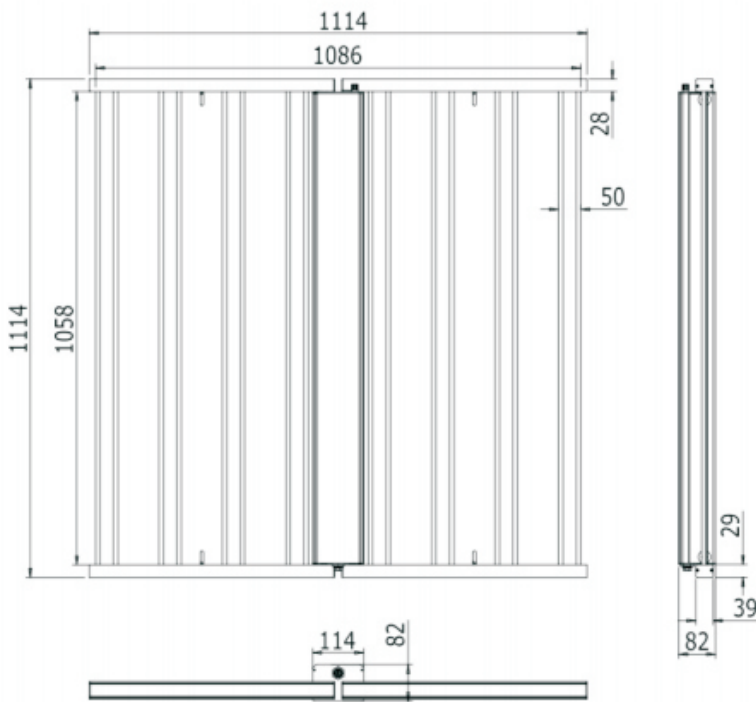

USER MANUAL

RoHS

Dimension & Weight

Fixture Dimension:
1114mm X 1114mm X 103mm
(43.86" X 43.86" X 4.06")

Fixture Net Weight:
13.5 kgs (29.7 lbs) Including Driver box

Package	
Carton Size	116cm X 17cm X 62cm 45.67" X 6.7" X 24.41"
Weight	15.5 kgs
Qty. / Ctn.	1 piece