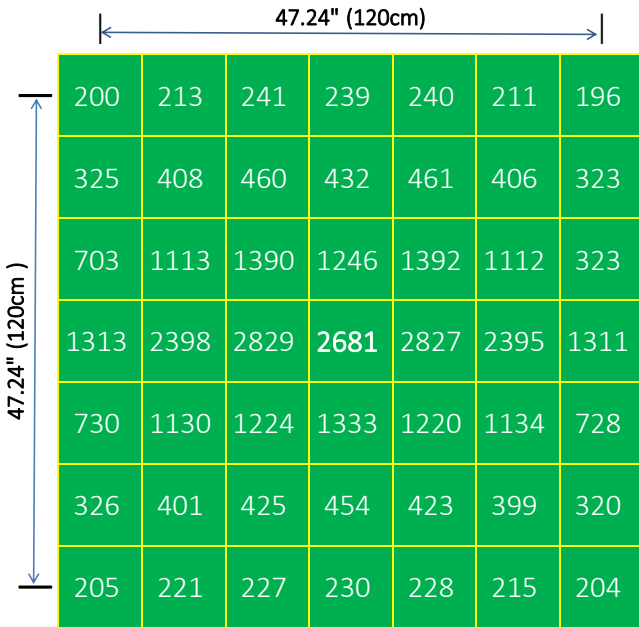

5'X5' Grow Tent Par Readings

MAXIMUS-4FT 640W

Height: 12" (30.48cm)

Average PPFD: **807** $\mu\text{mol}/\text{m}^2/\text{s}$

MAXIMUS-4FT 640W

Height: 24" (60.96cm)

Average PPFD: **649** $\mu\text{mol}/\text{m}^2/\text{s}$

HMAXIMUS-4FT 640W

Height: 36" (91.44cm)

Average PPFD: **578** $\mu\text{mol}/\text{m}^2/\text{s}$

MAXIMUS-4FT 640W

Height: 48" (121.92cm)

Average PPFD: **526** $\mu\text{mol}/\text{m}^2/\text{s}$