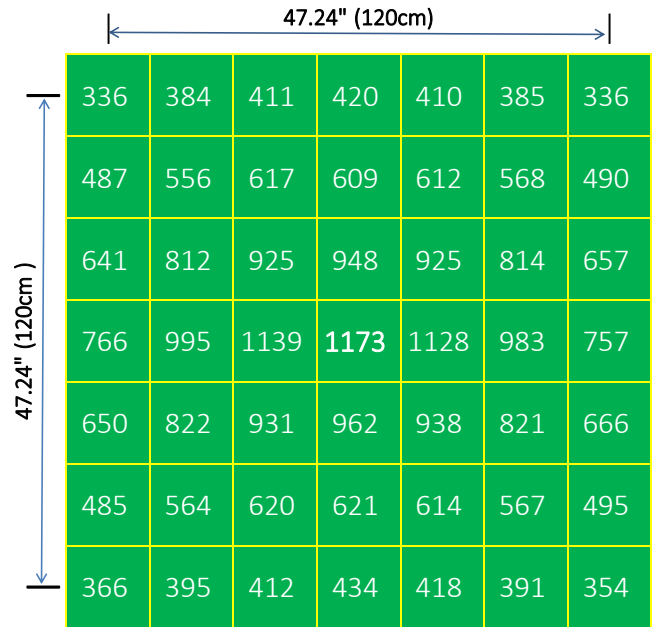

5'X5' Grow Tent Par Readings

MAXIMUS-4FT 640W

Height: 12" (30.48cm)

Average PPFD: **807** $\mu\text{mol}/\text{m}^2/\text{s}$

MAXIMUS-4FT 640W

Height: 24" (60.96cm)

Average PPFD: **649** $\mu\text{mol}/\text{m}^2/\text{s}$

HMAXIMUS-4FT 640W

Height: 36" (91.44cm)

Average PPFD: **578** $\mu\text{mol}/\text{m}^2/\text{s}$

MAXIMUS-4FT 640W

Height: 48" (121.92cm)

Average PPFD: **526** $\mu\text{mol}/\text{m}^2/\text{s}$