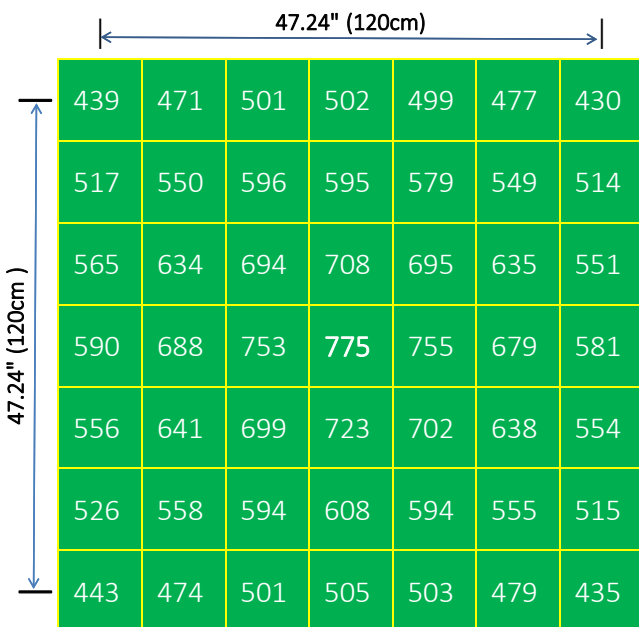

5'X5' Grow Tent Par Readings

MAXIMUS-4FT 640W

Height: 12" (30.48cm)

Average PPFD: **807** $\mu\text{mol}/\text{m}^2/\text{s}$

MAXIMUS-4FT 640W

Height: 24" (60.96cm)

Average PPFD: **649** $\mu\text{mol}/\text{m}^2/\text{s}$

HMAXIMUS-4FT 640W

Height: 36" (91.44cm)

Average PPFD: **578** $\mu\text{mol}/\text{m}^2/\text{s}$

MAXIMUS-4FT 640W

Height: 48" (121.92cm)

Average PPFD: **526** $\mu\text{mol}/\text{m}^2/\text{s}$