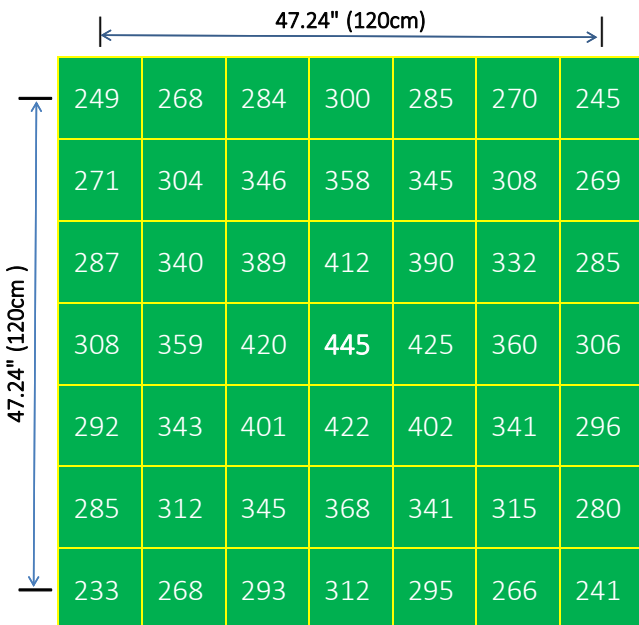

5'X5' Grow Tent Par Readings

MAXIMUS-2FT 320W

Height: 12" (30.48cm)

Average PPFD: **443** $\mu\text{mol}/\text{m}^2/\text{s}$

MAXIMUS-2FT 320W

Height: 24" (60.96cm)

Average PPFD: **367** $\mu\text{mol}/\text{m}^2/\text{s}$

HMAXIMUS-2FT 320W

Height: 36" (91.44cm)

Average PPFD: **322** $\mu\text{mol}/\text{m}^2/\text{s}$

MAXIMUS-2FT 320W

Height: 48" (121.92cm)

Average PPFD: **290** $\mu\text{mol}/\text{m}^2/\text{s}$