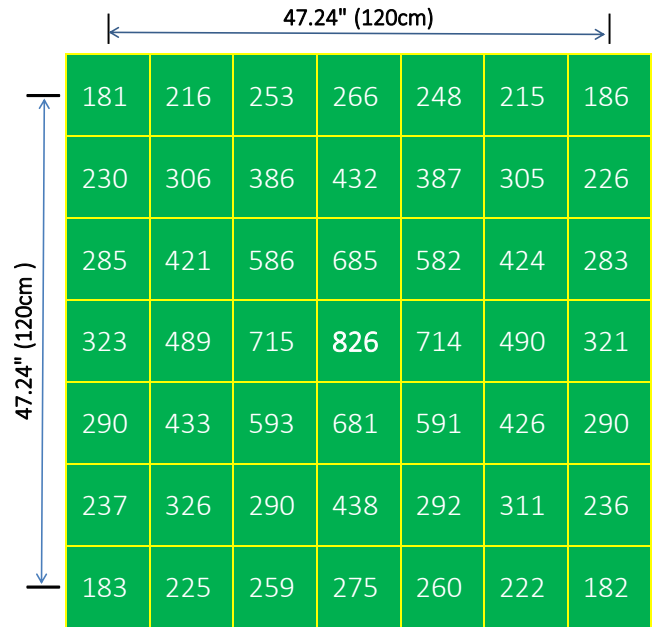

5'X5' Grow Tent Par Readings

MAXIMUS-2FT 320W

Height: 12" (30.48cm)

Average PPFD: **443** $\mu\text{mol}/\text{m}^2/\text{s}$

MAXIMUS-2FT 320W

Height: 24" (60.96cm)

Average PPFD: **367** $\mu\text{mol}/\text{m}^2/\text{s}$

HMAXIMUS-2FT 320W

Height: 36" (91.44cm)

Average PPFD: **322** $\mu\text{mol}/\text{m}^2/\text{s}$

MAXIMUS-2FT 320W

Height: 48" (121.92cm)

Average PPFD: **290** $\mu\text{mol}/\text{m}^2/\text{s}$