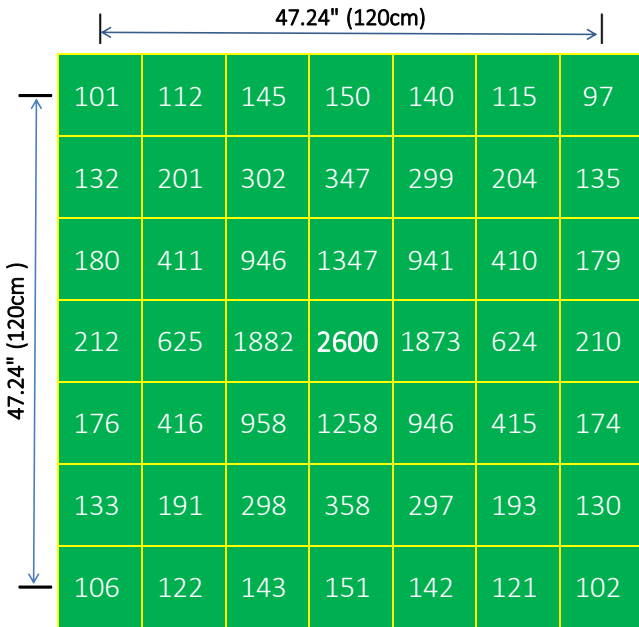

5'X5' Grow Tent Par Readings

MAXIMUS-2FT 320W

Height: 12" (30.48cm)

Average PPFD: **443** $\mu\text{mol}/\text{m}^2/\text{s}$

MAXIMUS-2FT 320W

Height: 24" (60.96cm)

Average PPFD: **367** $\mu\text{mol}/\text{m}^2/\text{s}$

HMAXIMUS-2FT 320W

Height: 36" (91.44cm)

Average PPFD: **322** $\mu\text{mol}/\text{m}^2/\text{s}$

MAXIMUS-2FT 320W

Height: 48" (121.92cm)

Average PPFD: **290** $\mu\text{mol}/\text{m}^2/\text{s}$