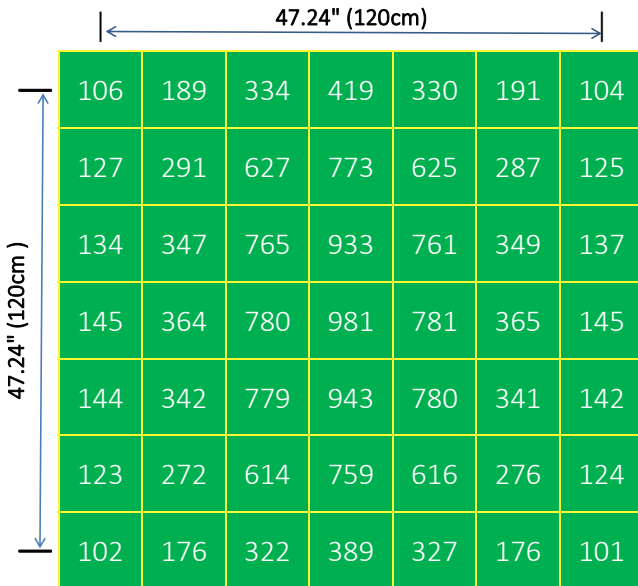

5'X5' Grow Tent Par Readings

HELENOR VEG-3 320W

Height: 12" (30.48cm)

Average PPFD: **275** $\mu\text{mol}/\text{m}^2/\text{s}$

HELENOR VEG-3 320W

Height: 18" (45.72cm)

Average PPFD: **250** $\mu\text{mol}/\text{m}^2/\text{s}$

HELENOR VEG-3 320W

Height: 24" (60.96cm)

Average PPFD: **227** $\mu\text{mol}/\text{m}^2/\text{s}$