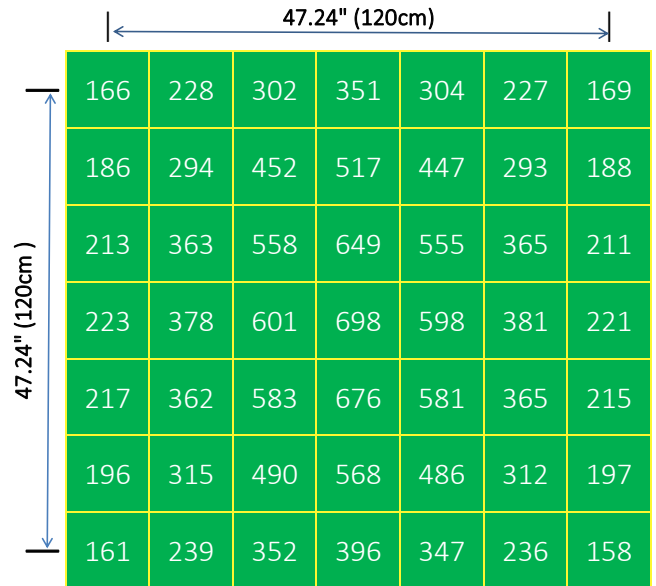

5'X5' Grow Tent Par Readings

HELENOR VEG-3 320W

Height: 12" (30.48cm)

Average PPFD: **275** $\mu\text{mol}/\text{m}^2/\text{s}$

HELENOR VEG-3 320W

Height: 18" (45.72cm)

Average PPFD: **250** $\mu\text{mol}/\text{m}^2/\text{s}$

HELENOR VEG-3 320W

Height: 24" (60.96cm)

Average PPFD: **227** $\mu\text{mol}/\text{m}^2/\text{s}$