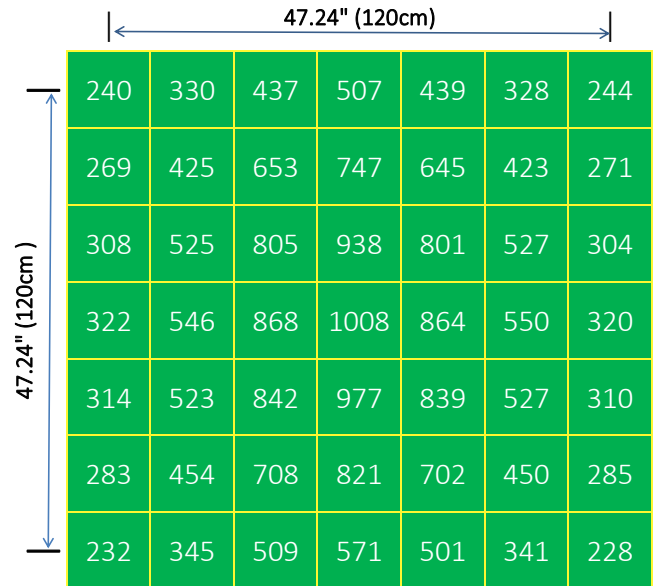

5'X5' Grow Tent Par Readings

HELENOR VEG-4 480W

Height: 12" (30.48cm)

Average PPFD: **396** $\mu\text{mol}/\text{m}^2/\text{s}$

HELENOR VEG-4 480W

Height: 18" (45.72cm)

Average PPFD: **360** $\mu\text{mol}/\text{m}^2/\text{s}$

HELENOR VEG-4 480W

Height: 24" (60.96cm)

Average PPFD: **328** $\mu\text{mol}/\text{m}^2/\text{s}$