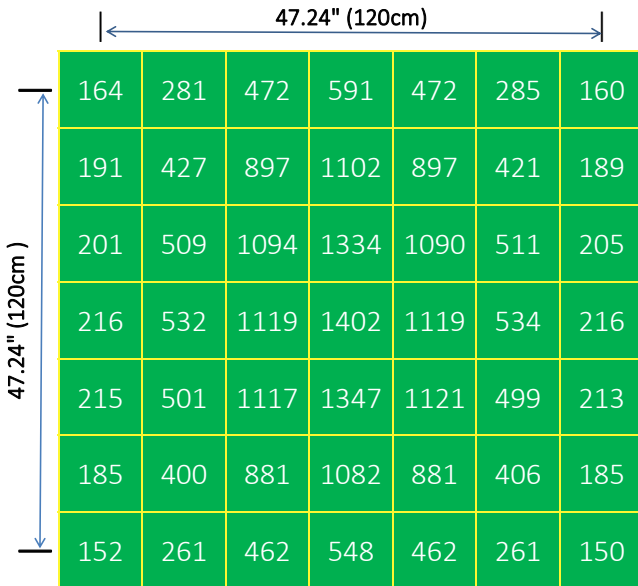

5'X5' Grow Tent Par Readings

HELENOR VEG-4 480W

Height: 12" (30.48cm)

Average PPFD: **396** $\mu\text{mol}/\text{m}^2/\text{s}$

HELENOR VEG-4 480W

Height: 18" (45.72cm)

Average PPFD: **360** $\mu\text{mol}/\text{m}^2/\text{s}$

HELENOR VEG-4 480W

Height: 24" (60.96cm)

Average PPFD: **328** $\mu\text{mol}/\text{m}^2/\text{s}$