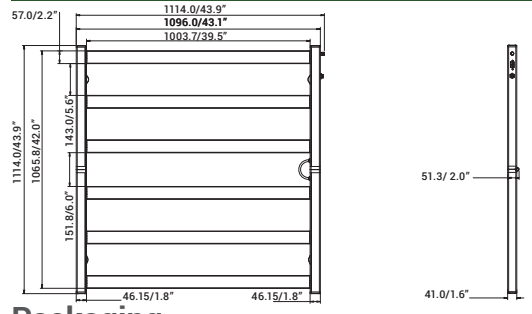

Specifications

PPF Efficacy (μmol/J) @240Vac	2.69
PPF (μmol/s)	1,950
Input Voltage	120~277Vac
Max. Input Current	6.53A (120Vac) 3.28A (240Vac) 2.84A (277Vac)
Typical Input Power	750W (120Vac) 725W (240Vac) 725W (277Vac)
LED Configuration	3000K+5000K+660nm
RJ-14 Port Dimming Range	10%-100% and Dim to Off
Manual Knob Dimming Range	10%-100% and Dim to Off
Max. Ambient Temp.	40°C (104°F)
Warranty	5 years limited
Mounting Height	≥12" (Above Canopy)

Spectrum (SPD)

Dimensions (mm / ")

Packaging

Carton Size	118cm × 63cm × 15cm 46.46" × 24.80" × 5.91"
Weight	23.92 lbs (10.85 kg)
Qty./Ctn.	1 Piece