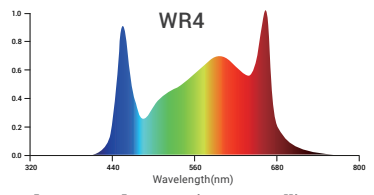

Specifications

PPF Efficacy (μmol/J) @240Vac	2.69
PPF (μmol/s)	1,950
Input Voltage	120~277Vac
Max. Input Current	6.53A (120Vac) 3.28A (240Vac) 2.84A (277Vac)
Typical Input Power	750W (120Vac) 725W (240Vac) 725W (277Vac)
LED Configuration	3000K+5000K+660nm
RJ-14 Port Dimming Range	10%-100% and Dim to Off
Manual Knob Dimming Range	10%-100% and Dim to Off
Max. Ambient Temp.	40°C (104°F)
Warranty	5 years limited
Mounting Height	≥12" (Above Canopy)

Spectrum (SPD)

Dimensions (mm / ")

Packaging

Carton Size	118cm × 63cm × 15cm 46.46" × 24.80" × 5.91"
Weight	23.92 lbs (10.85 kg)
Qty./Ctn.	1 Piece